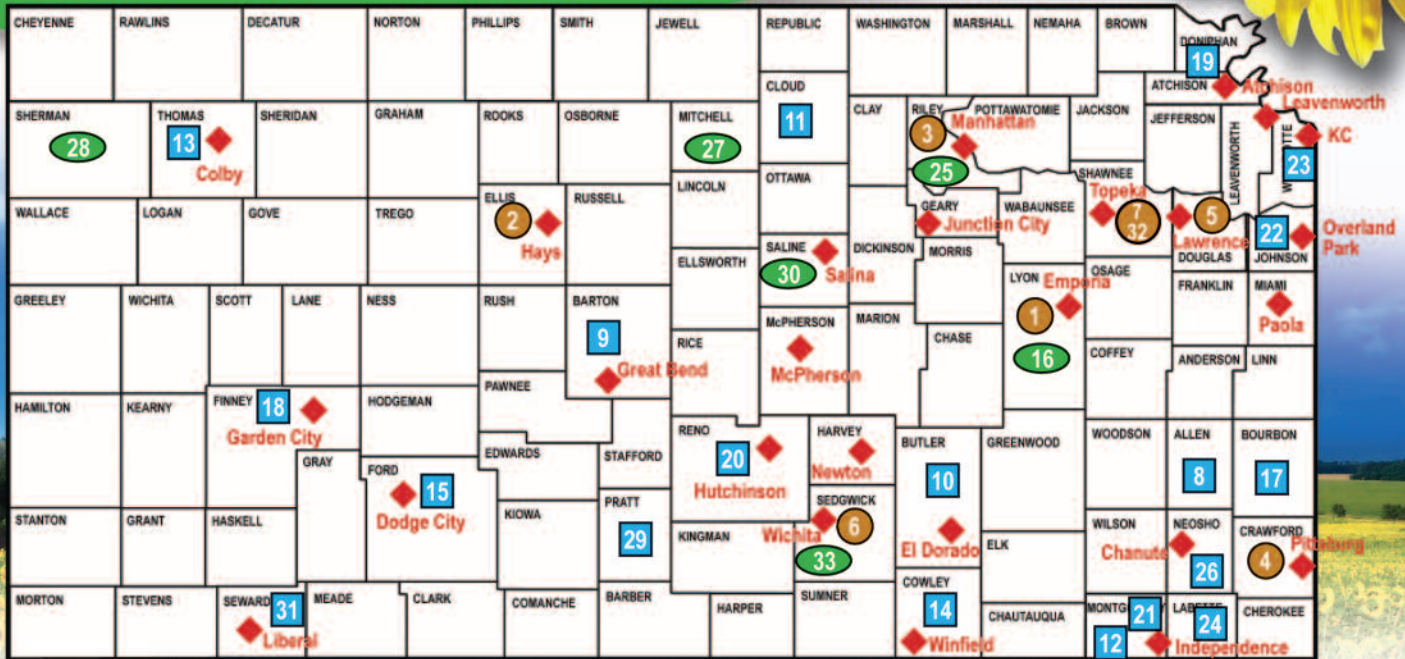

Public Postsecondary Education Institutions and Workforce Centers in Kansas

Further information can be obtained at www.kansasregents.org/adult_ed/career.html

Universities ● **Community Colleges** ■ **Technical Colleges** ○ **Workforce Centers** ◆

1 Emporia State University	18 Garden City Community College
2 Fort Hays State University	19 Highland Community College
3 Kansas State University	20 Hutchinson Community College & Area Vocational School
4 Pittsburg State University	21 Independence Community College
5 The University of Kansas	22 Johnson County Community College
6 Wichita State University	23 Kansas City Kansas Community College
7 Washburn University	24 Labette Community College
8 Allen Community College	25 Manhattan Area Technical College
9 Barton Community College	26 Neosho County Community College
10 Butler Community College	27 North Central Kansas Technical College
11 Cloud County Community College	28 Northwest Kansas Technical College
12 Coffeyville Community College	29 Pratt Community College
13 Colby Community College	30 Salina Area Technical College
14 Cowley College	31 Seward County Community College & Area Technical School
15 Dodge City Community College & Area Technical Center	32 Washburn University, Institute of Technology
16 Flint Hills Technical College	33 Wichita Area Technical College
17 Fort Scott Community College